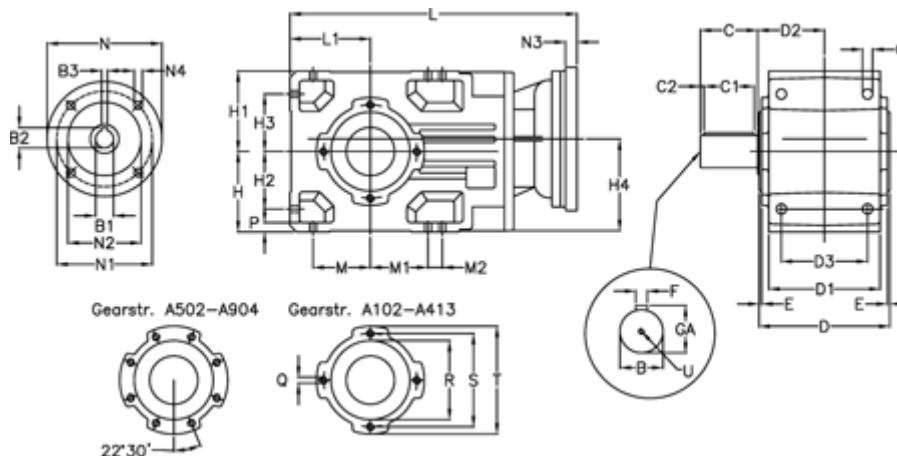

Article number: 29600201201230  
 Description: Bevel helical gearbox  
 A202UR-12-P80B5

## Measures

B = 30	D1 = 110	H1 = 80	M2 = 0	Q = M8x15
B1 = 19	D2 = 73.0	H2 = 60	N = 200	R = 95
B2 = 21.8	D3 = 90	H3 = 60	N1 = 165	S = 115
B3 = 6	Description = A202UR-xx-P80 B5	H4 = 93.0	N2 = 130	T = 140
C = 60	E = 3.0	L = 325.5	N3 = -	U = M10x22
C1 = 50	F = 10	L1 = 80	N4 = M10x12	
C2 = 5.0	GA = 33	M = 60	O = 9.5	
D = 136	H = 80	M1 = 60	P = 9	